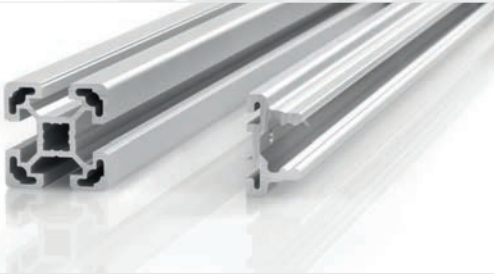

WÜRTH Industrie Service

WAPS®

THE WÜRTH ALU-PROFILE SYSTEM

NEW