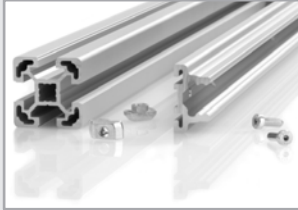

WAPS®Kit

Project-related assembly of connectors and profiles according to list of materials